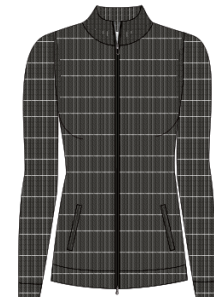

SIENNA JACKET

H12212JM

Full Zip Faux Angora Knit Jacket with Cable & Rib Stitch and Side Pockets. (Rayon/Nylon/Polyester)

S-XXL
Black (BLACK)
20645022