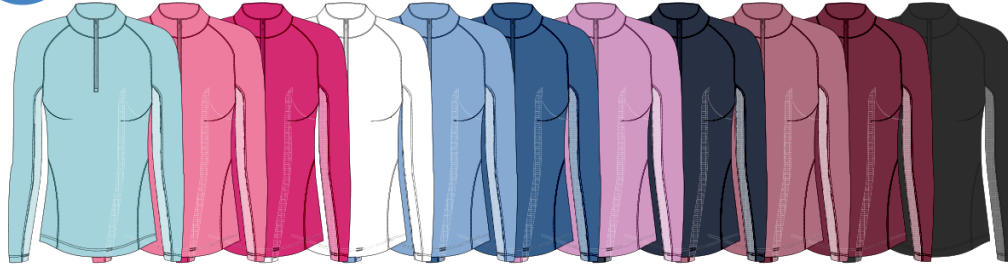

SUNSCAPE LS MOCK

H02120TM

Long Sleeve Sun Protection Mock with Mesh Under Sleeve.
UPF 50+ Sun Protection, Cooling and Moisture Wicking.
(Nylon/Spandex)