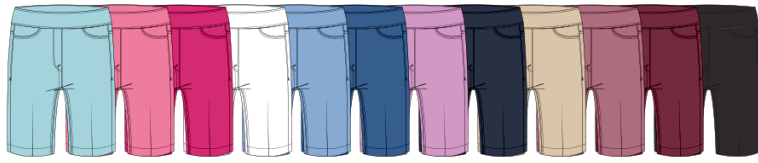

9" SHORT

G2633WM

Pull-on Solid Short with Pockets.
9" Inseam, 18" Leg Opening.
(Rayon/Nylon/Spandex)

2-18

Soft Aqua (SFAQUA), Azalea (AZALEA), Camellia (CAMLLA), White (WHITE), Dusk (DUSK), Indigo (INDIGO), Orchid (ORCHID), Midnight (MIDNGT), Stone (STONE), Dusty Rose (DUSROS), Bordeaux (BORDEA), Black (BLACK)
20322522