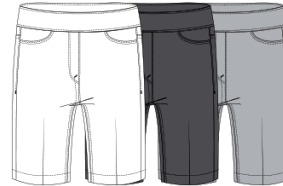

SHORT-12"

G2632W

Pull-on Solid Walking Short with Pockets. 12" Inseam, 18" Leg Opening. (Rayon/Nylon/Spandex)

2-18

White (WHITE), Charcoal (CHARCL)
20322522