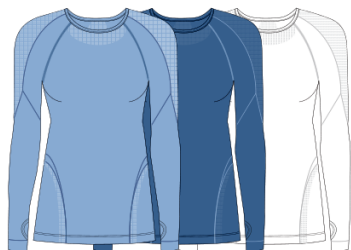

FALLON CREW

H02124TM

Seamless Long Sleeve Crew with Raglan Sleeves and Thumbholes. (Nylon/Polyester/Spandex)

XS-XXL

Dusk (DUSK), Indigo (INDIGO), White (WHITE)
20425021