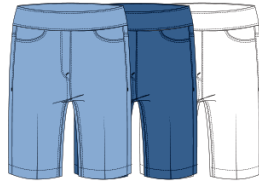

SHORT-9"

G2633WM

Pull-on Solid Short with Pockets. 9" Inseam, 18" Leg Opening. (Rayon/Nylon/Spandex)

2-18

Dusk (DUSK), Indigo (INDIGO), White (WHITE)
20322522