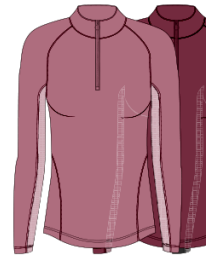

XS-XXL

Dusty Rose (DUSROS)
20485022

TEMPO

H32166TM

Long Sleeve Print Polo with Mesh Under Sleeve. UPF 50+ Sun Protection, Cooling and Moisture Wicking. (Nylon/Spandex) 

XS-XXL

Sterling (STERLN), Dusty Rose (DUSROS), Dot Multi (DOTMLT), Black (BLACK)
20550022