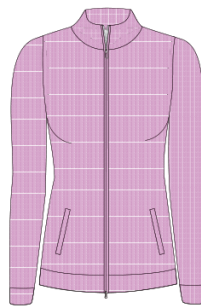

XS-XXL 
Orchid (ORCHID), Midnight (MIDNIGHT), White (WHITE)
20495022

COURTE

H03141TM

Sleeveless Solid Polo with Covered Placket. (Polyester)

XS-XXL
Orchid (ORCHID), Midnight (MIDNIGHT), White (WHITE)
20375021