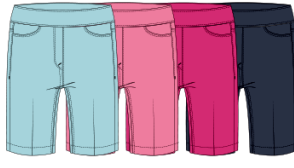

2-18

White (WHITE), Midnight (MIDNGT)
20347522

SLVS

Mock Collar and Covered

LEA), Camellia (CAMLLA),

PRINT SHORT

G11754WM

Pull-on Print Short with Pockets. 9" Inseam, 18" Leg Opening. (Rayon/Nylon/Spandex)

2-18

Azalea (AZALEA), Soft Aqua (SFAQUA)
20362522

SHORT-9"

G2633WM

Pull-on Solid Short with Pockets. 9" Inseam, 18" Leg Opening. (Rayon/Nylon/Spandex)

2-18

Soft Aqua (SFAQUA), Azalea (AZALEA), Camellia (CAMLLA), Midnight (MIDNGT)
20322522