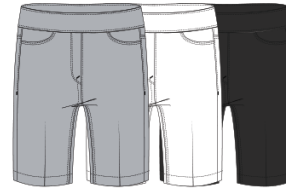

SHORT-12"

G2632W

Pull-on Solid Walking Short with Pockets. 12" Inseam, 18" Leg Opening. (Rayon/Nylon/Spandex)

2-18

Sterling (STERLN), White (WHITE), Black (BLACK) 20322522