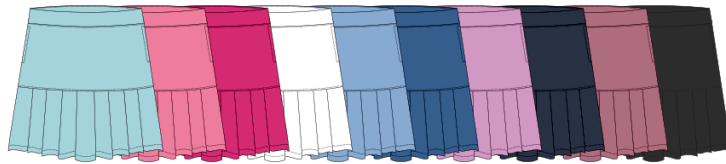

GINNY SKIRT

H02123SM

Pull-on Solid Pleated Skirt with Side and Back Pockets.
UPF 50+ Sun Protection, Cooling and Moisture Wicking.
Liner. 15" Length.
(Nylon/Spandex)

XS - XXL

Soft Aqua (SFAQUA), Azalea (AZALEA), Camellia (CAMLIA), White (WHITE), Dusk (DUSK), Indigo (INDIGO), Orchid (ORCHID), Midnight (MIDNGT), Dusty Rose (DUSROS), Black (BLACK)