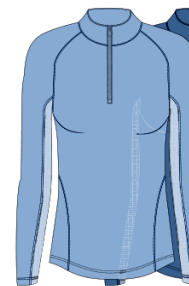

XS-XXL

Dusk (DUSK)
20485022

TEMPO

H32166TM

Long Sleeve Print Polo with Mesh Under Sleeve. UPF 50+ Sun Protection, Cooling and Moisture Wicking. (Nylon/Spandex)  NEW & IMPROVED FABRIC

XS-XXL

Indigo (INDIGO), Paisley Multi (PAIMLT), Dusk (DUSK), Abstract Multi (ABSMLT)
20550022