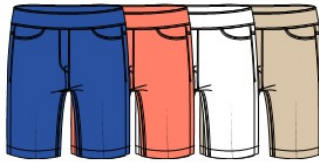

SHORT-9"

G2633WM
Pull-on Solid Short with Pockets.
9" Inseam, 18" Leg Opening.
(Rayon/Nylon/Spandex)

2-18
Dazzling Blue (DAZBLU), Salmon (SALMON),
White (WHITE), Stone (STONE)
20332522