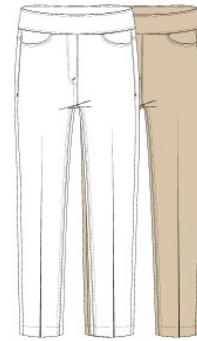

CAPRI

G27725PM
Pull-on Solid Capri with Pockets.
21" Inseam, 16" Leg Opening.
(Rayon/Nylon/Spandex)

2-18
White (WHITE), Stone (STONE)
20297522

G11754WM
Pull-on Print Short with Pockets.
9" Inseam, 18" Leg Opening.
(Rayon/Nylon/Spandex)

2-18
Dazzling Blue (DAZBLU)
20332522