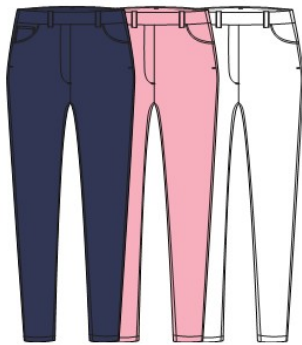

SOLID SKINNY CROP

G11753PM
Pull-on Solid Skinny Crop with Pockets.
27" Inseam, 13 1/4" Leg Opening.
(Rayon/Nylon/Spandex)

2-18
Midnight (MIDNGT), Sweet Pink (SWTPNK), White (WHITE)
20357522