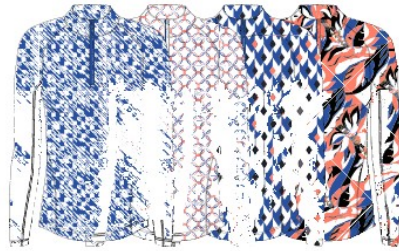

TEMPO

H12155TM

Long Sleeve Print Polo with Mesh Under Sleeve. HeiQ Smart Temp. (Polyester/Spandex)

XS-XXL

Dazzling Blue (DAZBLU), Salmon (SALMON), Blue Multi (BLUMLT), Leaf Print (LEFPRT)
20485022