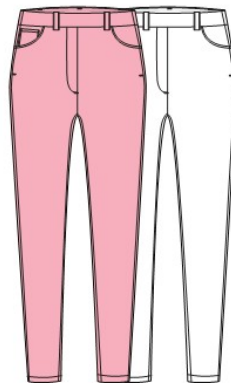

PRINT SHORT

G11754WM
Pull-on Print Short with Pockets.
9" Inseam, 18" Leg Opening.
(Rayon/Nylon/Spandex)

2-18
Black Plaid (BLKPLD)
20332522

SHORT-9"

G2633WM
Pull-on Solid Short with Pockets.
9" Inseam, 18" Leg Opening.
(Rayon/Nylon/Spandex)

2-18
White (WHITE), Sweet Pink (SWTPNK),
Black (BLACK)
20332522

SHORT-12"

G2632W
Pull-on Solid Walking Short with
Pockets. 12" Inseam, 18" Leg
Opening.
(Rayon/Nylon/Spandex)

Sterling (STERLN), White (WHITE), Charcoal
(CHARCL), Black (BLACK)
20272522

SKINNY 5-POCKET PANT

G11703PM
Pull-on Print Pant with Belt Loops
& 5-Pocket details. 27" Inseam,
13 1/4" Leg Opening.
(Rayon/Nylon/Spandex)

2-18
Black Plaid (BLKPLD)
20357522

SOLID SKINNY CROP

G11753PM
Pull-on Solid Skinny Crop with Pockets.
27" Inseam, 13 1/4" Leg Opening.
(Rayon/Nylon/Spandex)