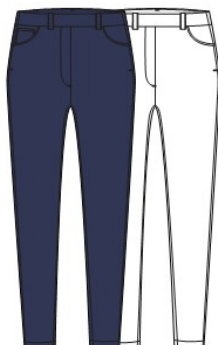

2-18
White (WHITE), Midnight (MIDNGT)
20332522

SHORT-12"

G2632W
Pull-on Solid Walking Short with
Pockets. 12" Inseam, 18" Leg
Opening.
(Rayon/Nylon/Spandex)

White (WHITE), Midnight (MIDNGT)
20332522

SKINNY 5-POCKET PANT

G11703PM
Pull-on Print Pant with Belt Loops
& 5-Pocket details. 27" Inseam,
13 1/4" Leg Opening.
(Rayon/Nylon/Spandex)

2-18
Ice Blue (ICEBLU)
20357522

SOLID SKINNY CROP

G11753PM
Pull-on Solid Skinny Crop with Pockets.
27" Inseam, 13 1/4" Leg Opening.
(Rayon/Nylon/Spandex)