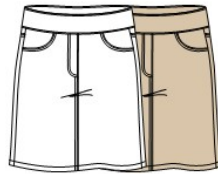

COOLElements
Big Blue (DAZBLU),

POLO

with Rib Sleeve and Zip
Temp.

COOLElements
Big Blue (DAZBLU),

PRINT SKORT

G11749WM
Pull-on Print Skort with Pockets.
Liner. 18" Length.
(Rayon/Nylon/Spandex)

2-18
Dazzling Blue (DAZBLU)
20350022