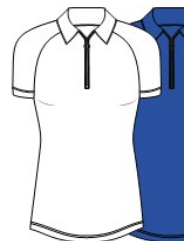

ESSENCE S

H02121TM

Short Sleeve with Raglan Placket. HeiQ Smart (Nylon/Spandex)

XS-XXL

White (WHITE), Dazzling Salmon (SALMON)
20425022