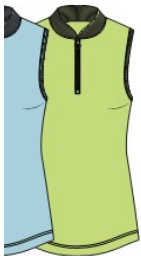

XS-XXL
White (WHITE), Ice Blue (ICEBLU)
20425022

SLIMSATION GOLF

MOCK

Protection Mock with HeiQ Smart Temp.

COOLElements
Ice (ICEBLU), Kiwi (KIWI)

SLVS

with Rib Collar
Smart Temp.

COOLElements
Ice (ICEBLU), Kiwi (KIWI)