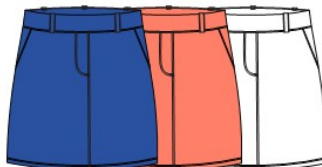

S-XXL

Dazzling Blue (DAZBLU)
203485022

DAUPHINE SKIRT

H12150SM

Solid Stretch Woven Pull-on Skirt with Belt Loops. Liner. 17" Length. (Polyester/Spandex)

XS-XXL

Dazzling Blue (DAZBLU), Salmon (SALMON), White (WHITE)
20465022