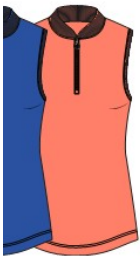

SLVS

with Rib Collar
Smart Temp.

COOLElements
Big Blue (DAZBLU),