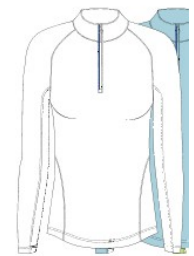

SUNSCAPE

H02120TM

Long Sleeve Sun Pro Mesh Under Sleeve. (Nylon/Spandex)

XS-XXL
White (WHITE), Ice Blue (ICEBLU)
20425022