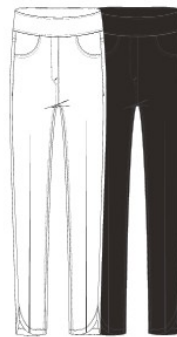

DOLPHIN HEM CROP

G39701PM
Pull-on Solid Dolphin Hem Crop with Pockets. 25" Inseam, 13 1/4" Leg Opening. (Rayon/Nylon/Spandex)

2-18
White (WHITE), Black (BLACK)
20347522