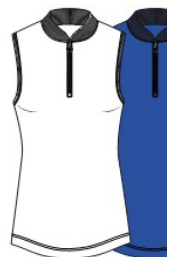

XS-XXL

Dazzling Blue (DAZBLU), Salmon (SALMON)
20345022

GINNY SKIRT

H02123SM

Pull-on Solid Pleated Skirt with Side and Back Pockets. Liner. 15" Length. (Nylon/Spandex)

XS-XXL

White (WHITE), Dazzling Blue (DAZBLU), Salmon (SALMON)
20465022