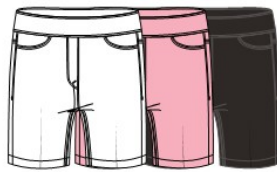

2-18
White (WHITE), Charcoal (CHARCL),
Black (BLACK)
20297522

CAPRI

G27725PM
Pull-on Solid Capri with Pockets.
21" Inseam, 16" Leg Opening.
(Rayon/Nylon/Spandex)

2-18
White (WHITE), Sterling (STERLN), Charcoal
(CHARCL), Black (BLACK)
20297522

PRINT SHORT

G11754WM
Pull-on Print Short with Pockets.
9" Inseam, 18" Leg Opening.
(Rayon/Nylon/Spandex)

2-18
Black Plaid (BLKPLD)
20332522

SHORT-9"

G2633WM
Pull-on Solid Short with Pockets.
9" Inseam, 18" Leg Opening.
(Rayon/Nylon/Spandex)