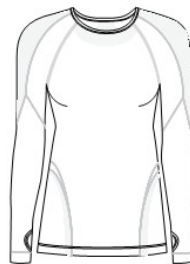

FALLON CREW

H02124TM

Seamless Long Sleeve Crew with Raglan Sleeves and Thumbholes. (Nylon/Polyester/Spandex)

XS-XXL
White (WHITE)
20395022