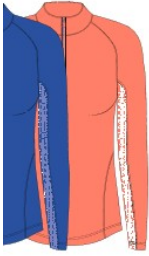

SLIMSATION GOLF

MOCK

Mock with
HeiQ Smart Temp.

COOLElements
Big Blue (DAZBLU),