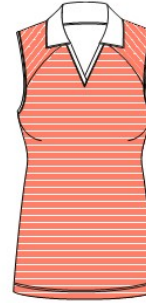

XS-XXL

Dazzling Blue (DAZBLU)
20425022

NEWPORT

H12403TM

Sleeveless Solid Polo with Back Pleats and 2-Color Trim. (Polyester/Spandex)

XS-XXL

White (WHITE)
20425022

PALMER