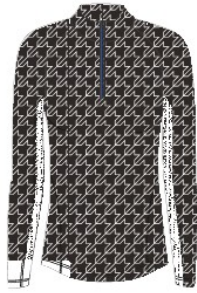

XS-XXL
Black Stripe (BLKSTR)
20485022

JULIA SKIRT

H12218SM

Pull-on Print Skirt with Pockets and Liner. 18" Length. (Nylon/Spandex)

XS-XXL
Sweet Pink (SWTPNK)
20485022

FONTAINE SKIRT

H12217SM

Pull-on Print Skirt with Pleated Front. Liner. 18" Length. (Polyester/Spandex)

XS-XXL
Sweet Pink (SWTPNK)
20485022

FONTAINE DRESS

H12214DM

Sleeveless Print Dress with Zip Front Placket. Short Included. 36" Length. (Polyester/Spandex)

XS-XXL
Sweet Pink (SWTPNK)
20605022

TEMPO

H12155TM

Long Sleeve Print Polo with Mesh Under Sleeve. HeiQ Smart Temp. (Polyester/Spandex)