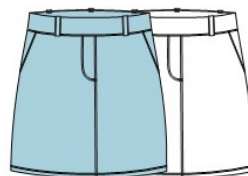

DAUPHINE SKIRT

H12150SM

Solid Stretch Woven Pull-on Skirt with Belt Loops. Liner. 17" Length. (Polyester/Spandex)

XS-XXL
Ice Blue (ICEBLU), White (WHITE)
20465022