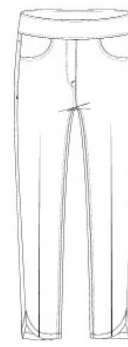

2-18
White (WHITE), Midnight (MIDNGT), Stone (STONE)
20332522

SKINNY 5-POCKET PANT

G11703PM
Pull-on Print Pant with Belt Loops & 5-Pocket details. 27" Inseam, 13 1/4" Leg Opening. (Rayon/Nylon/Spandex)

2-18
Midnight Print (MIDPRT)
20357522

SOLID SKINNY CROP

G11753PM
Pull-on Solid Skinny Crop with Pockets. 27" Inseam, 13 1/4" Leg Opening. (Rayon/Nylon/Spandex)

2-18
Midnight (MIDNGT), White (WHITE)
20357522

DOLPHIN HEM CROP

G39701PM
Pull-on Solid Dolphin Hem Crop with Pockets. 25" Inseam, 13 1/4" Leg Opening. (Rayon/Nylon/Spandex)