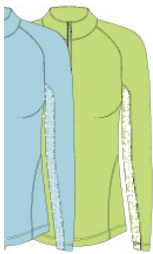

SLIMSATION GOLF

MOCK

Protection Mock with HeiQ Smart Temp.

COOLElements
Ice (ICEBLU), Kiwi (KIWI)