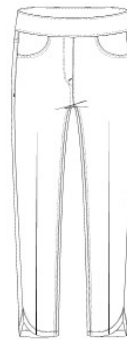

DOLPHIN HEM CROP

G39701PM
Pull-on Solid Dolphin Hem Crop with
Pockets. 25" Inseam, 13 1/4" Leg
Opening. (Rayon/Nylon/Spandex)

2-18
White (WHITE)
20347522