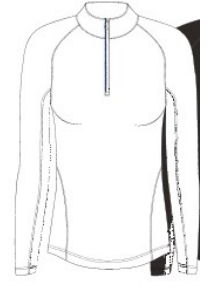

SUNSCAPE M

H02120TM

Long Sleeve Sun Protection Mesh Under Sleeve. H (Nylon/Spandex)

XS-XXL
White (WHITE), Black (BLACK)
20425022