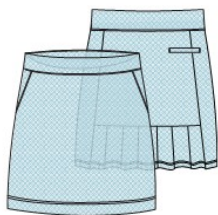

ASTER SKIRT

H12337SM

Pull-on Print Skirt with Back Pleat Detail. Liner. 18" Length. (Polyester/Spandex)

XS-XXL

Ice Blue (ICEBLU)
20485022