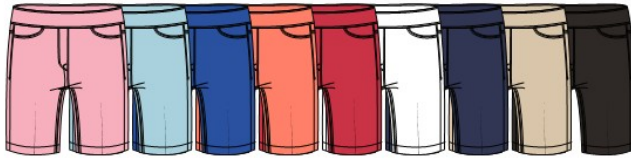

DOLPHIN HEM CROP

G39701PM
 Pull-on Solid Dolphin Hem Crop with Pockets. 25" Inseam, 13 1/4" Leg Opening. (Rayon/Nylon/Spandex)

2-18
 White (WHITE), Black (BLACK)
 20347522

9" SHORT

G2633WM

Pull-on Solid Short with Pockets.
9" Inseam, 18" Leg Opening.
(Rayon/Nylon/Spandex)