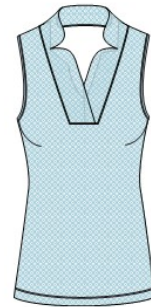

Sleeveless Print Polo with Zip Placket and Mock Collar. (Nylon/Spandex)

XS-XXL

Ice Blue (ICEBLU)
20445022

HOLLY

H12323TM

Sleeveless Solid Polo with Rib Collar and Zip Placket. Contrast Back. (Polyester/Spandex)

XS-XXL

White (WHITE)
20425022

ASTER SLVS

H12322TM

Sleeveless Print Polo with Star Cut Out Neckline. (Polyester/Spandex)

XS-XXL

Ice Blue (ICEBLU)
20425022

ASTER 1/2 SLEEVE