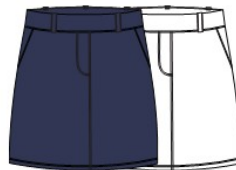

DAUPHINE SKIRT

H12150SM

Solid Stretch Woven Pull-on Skirt with Belt Loops. Liner. 17" Length. (Polyester/Spandex)

XS-XXL
Midnight (MIDNGT), White (WHITE)
20460022