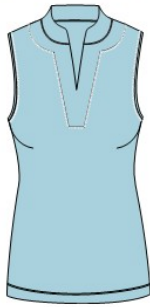

MARQUIS

H12321TM

Sleeveless Print Polo Decorative Trim along Tunic Neckline. (Polyester/Spandex)

XS-XXL

Ice Blue (ICEBLU)
20425022