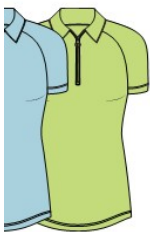

XS-XXL
White (WHITE), Ice Blue (ICEBLU)
20425022

SLIMSATION GOLF

MOCK

Protection Mock with HeiQ Smart Temp.

COOLElements
Ice (ICEBLU), Kiwi (KIWI)

SLVS

with Rib Collar
Smart Temp.

COOLElements
Ice (ICEBLU), Kiwi (KIWI)