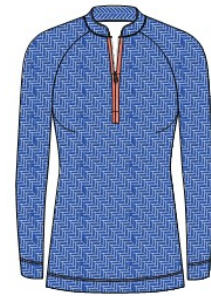

BALBOA LS

H12411TM

Long Sleeve Print Polo with Contrast Print Placket and Raglan Sleeves. (Polyester/Spandex)

XS-XXL

Dazzling Blue (DAZBLU)
20445022