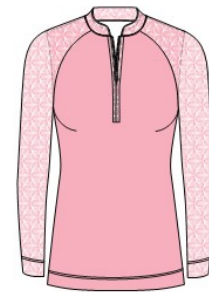

JULIA LS

H12211TM

Long Sleeve Solid Polo with Printed Raglan Sleeves and Zip Placket. (Polyester/Spandex)

S-XXL
Sweet Pink (SWTPNK)
20485022